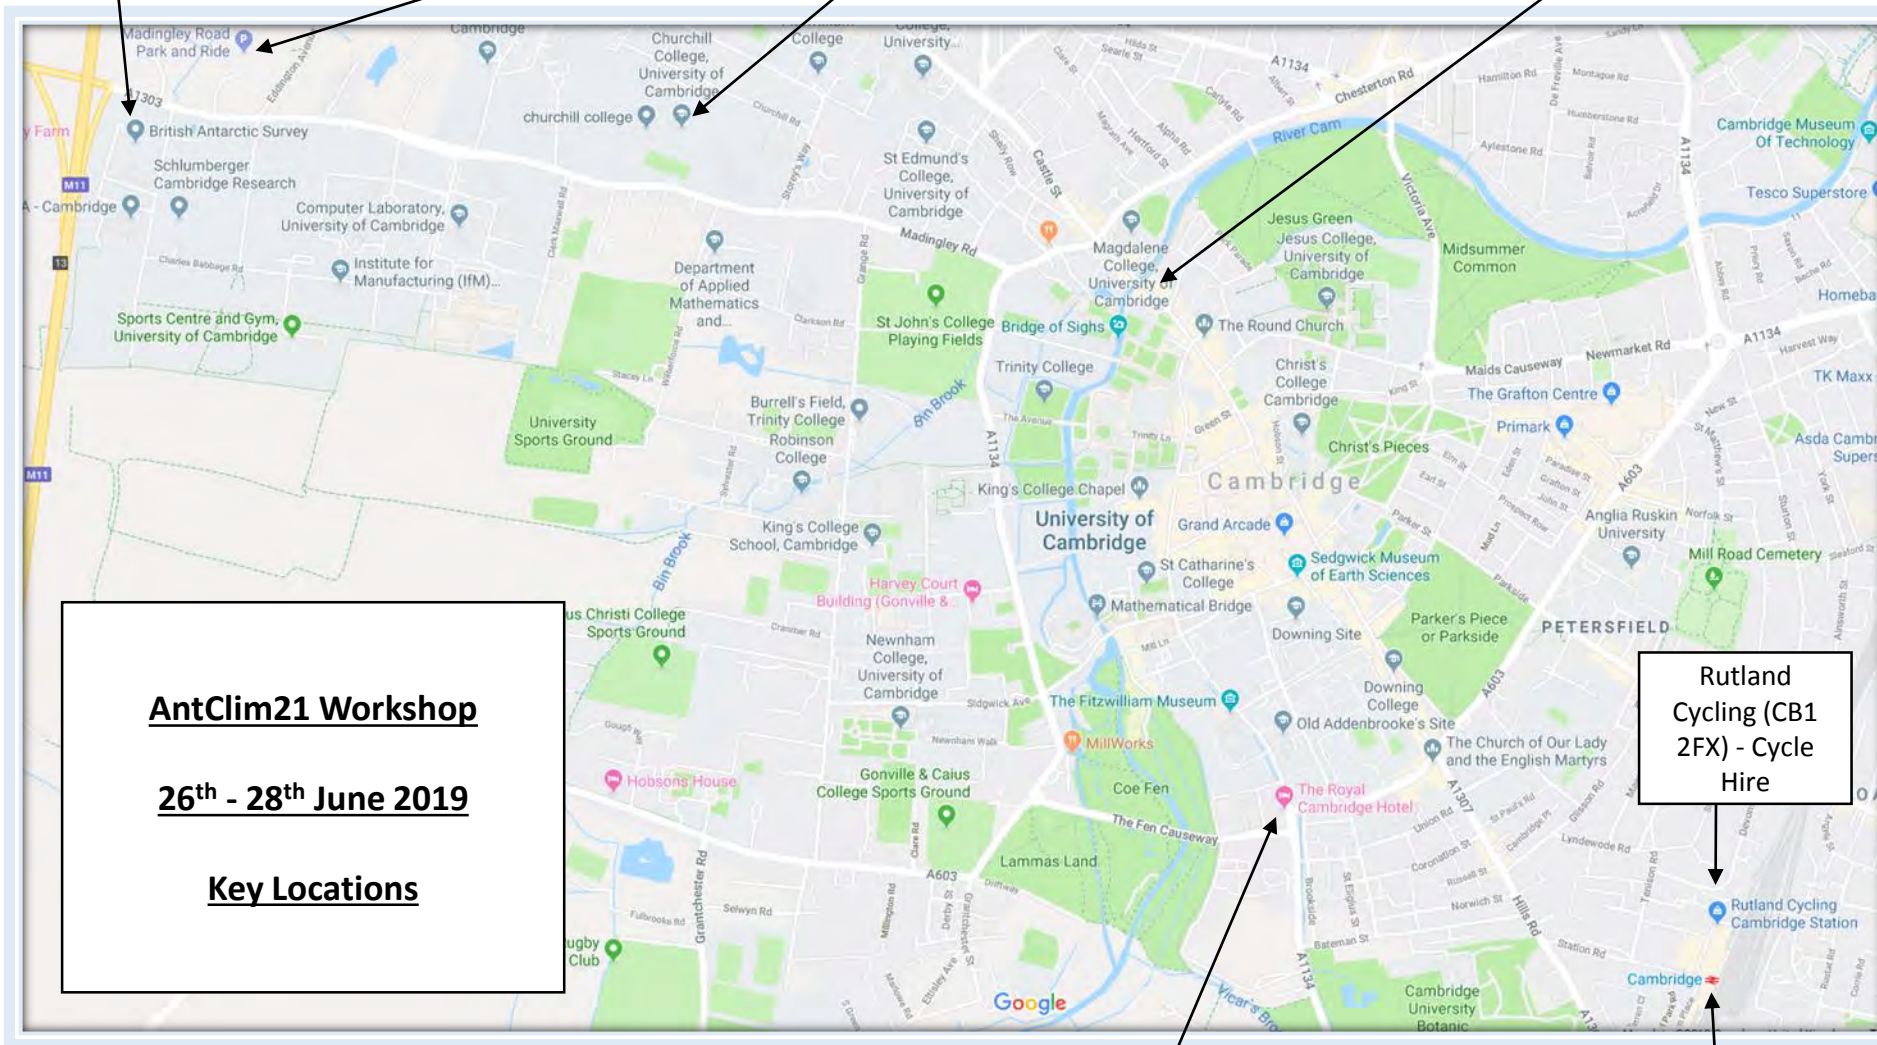

British Antarctic Survey (CB3 0ET) – Conference venue

Madingley Road Park & Ride (CB3 0EU) – For parking

Churchill College (CB3 0DS) – Accommodation venue

Scudamore's Quayside Punting (CB5 8AB) – Networking activity, 27th June, 18:00

AntClim21 Workshop

26th - 28th June 2019

Key Locations

The Royal Cambridge Hotel (CB2 1PY) - Dinner venue, 26th June, 19:00

Cambridge Train Station (CB1 2JW)

Rutland Cycling (CB1 2FX) - Cycle Hire