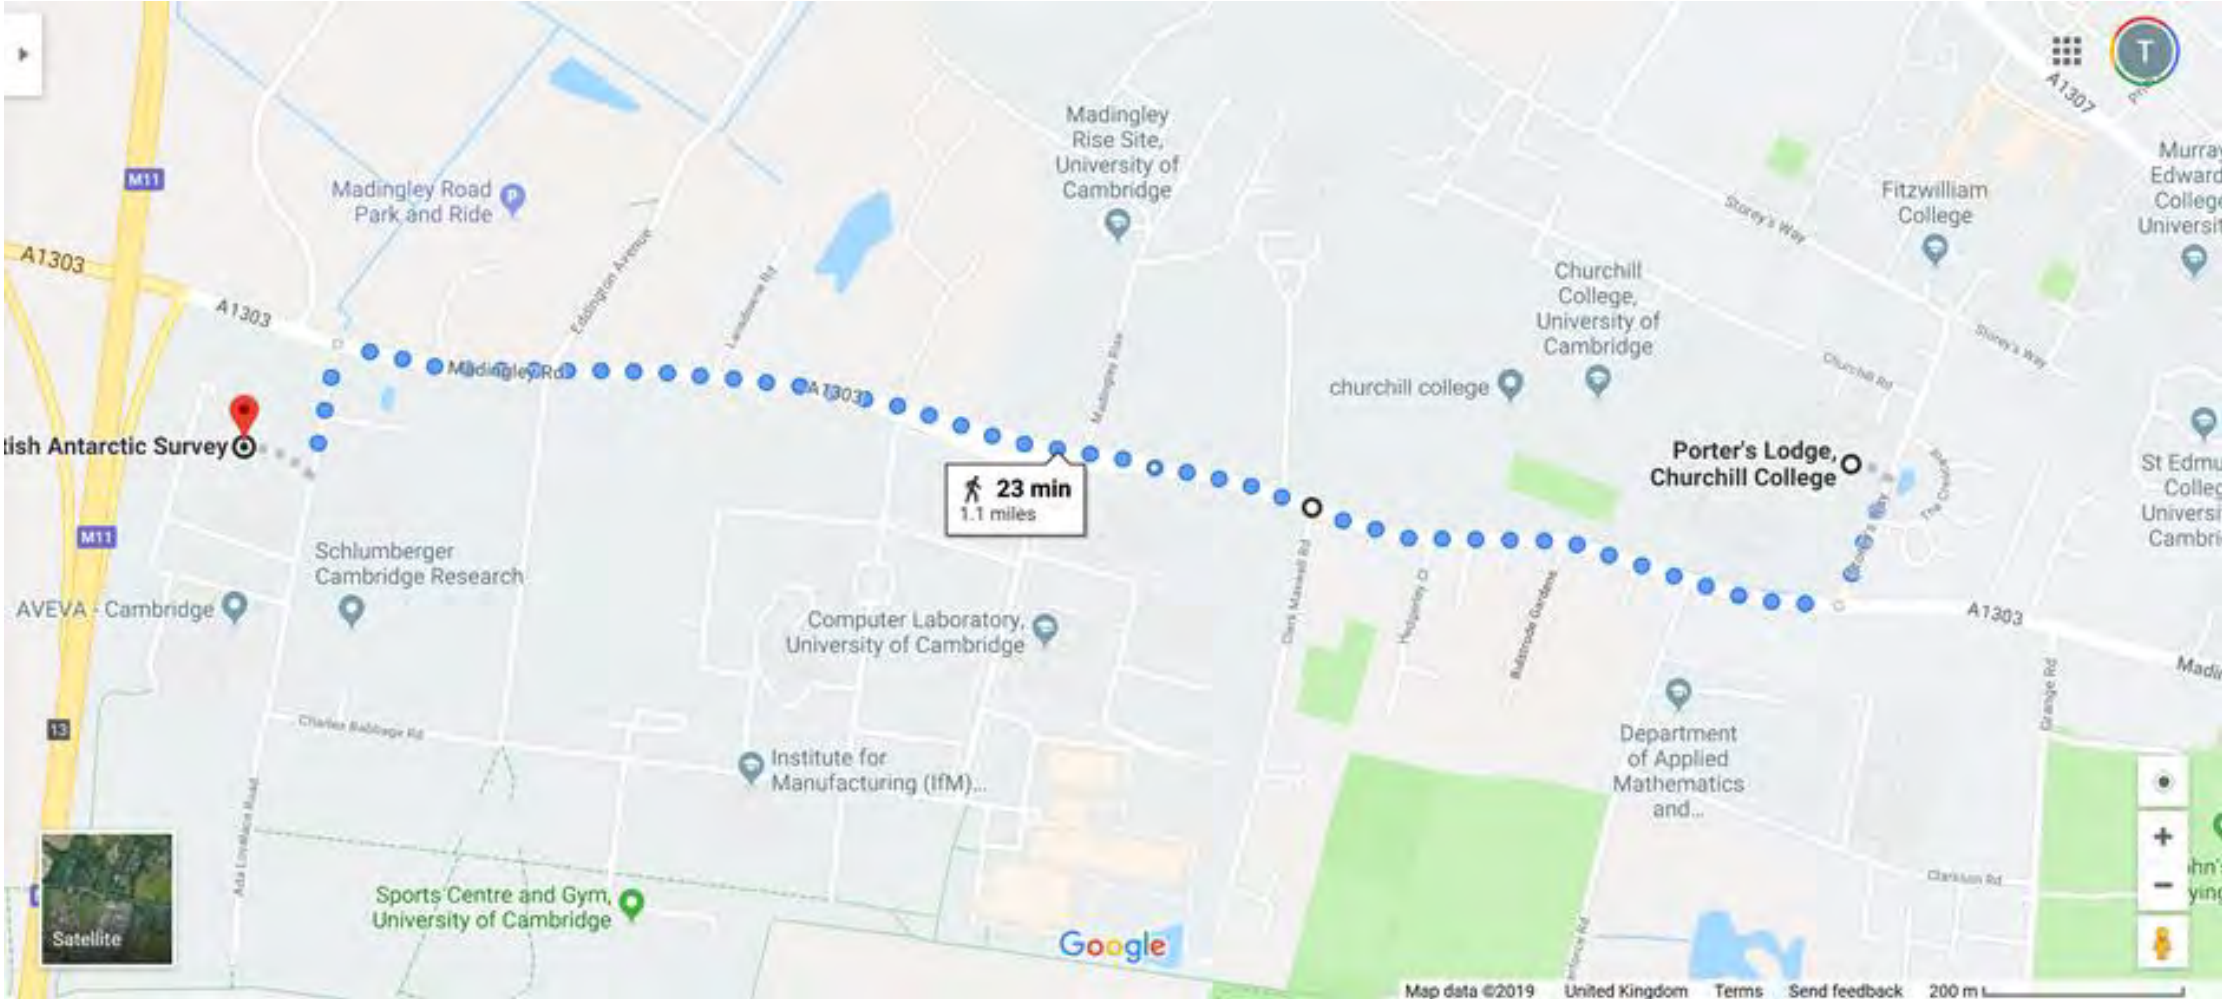

Recommended walking route to BAS from Churchill College